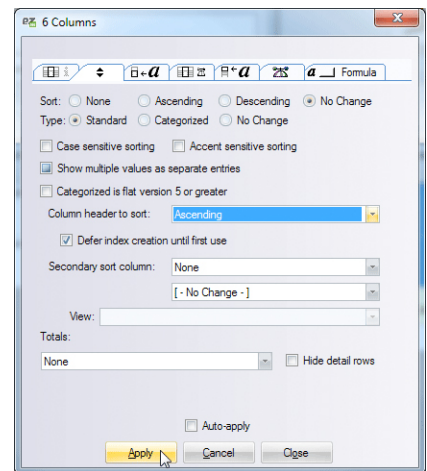

- > Total view and column analysis
- > Faster development and troubleshooting for views and columns
- > Extends the power of Domino Designer

Views are essential to any Notes application as they let you see documents and provide much-needed context. A well-designed view is one of the hallmarks of a great application.

For all their usefulness, Lotus Notes views are frequently a major headache for developers. Any updates must be performed manually, one-by-one. And even basic cosmetic changes (like changing the colors of a number of views to meet corporate identity requirements) can require hours or even days of painstaking tedious repetition to complete. What's more, the need to perform all these repetitive manual tasks tends to introduce human error to the process of Notes development. Ytria viewEZ is a solution for faster Notes development.

A tool for faster Notes development

Ytria viewEZ is a solution for faster Lotus Notes development. Here's what it lets you do:

- Get a consistent, professional look and feel for all your Notes database views in minutes
- Enhance the end-user experience by ensuring relevant columns are available where needed
- Dramatically speed up development and maintenance for Notes applications
- Expand your development capabilities—take advantage of practical features that are not part of the standard Domino® Designer toolset

Verify and mass-edit column properties